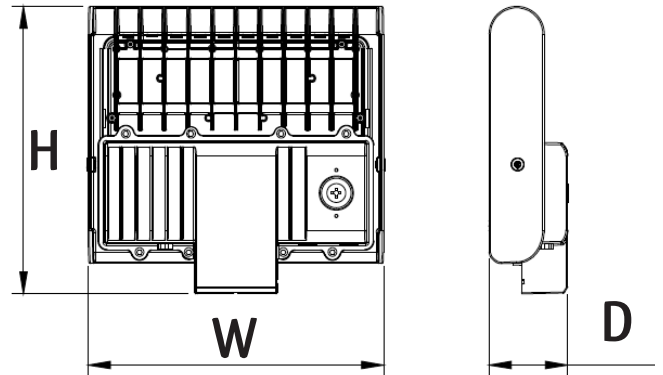

LFXPRO ARCHITECTURAL SERIES (120V-277V)

CATALOG NO.	WATTS	LPW	COLOR TEMP	DIMENSIONS
LFXPRO-LG-50-150W-MCTP	50W/80W/100W/150W	125LM/W	30K/40K/50K/57K	14 7/8"(L) x 12 5/8"(W) x 3 3/8"(H)
LFXPRO-LG-50-150W-MCTP-WH	50W/80W/100W/150W	125LM/W	30K/40K/50K/57K	14 7/8"(L) x 12 5/8"(W) x 3 3/8"(H)
LFXPRO-XL-150-300W-MCTP	150W/200W/240W/300W	125LM/W	30K/40K/50K/57K	22 5/8"(L) x 12 5/8"(W) x 3 1/2"(H)
LFXPRO-XL-150-300W-MCTP-WH	150W/200W/240W/300W	125LM/W	30K/40K/50K/57K	22 5/8"(L) x 12 5/8"(W) x 3 1/2"(H)