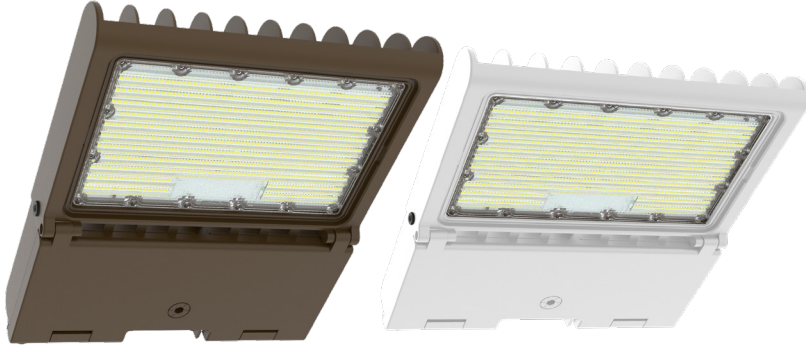

A31

AFXPRO
MCTP

LFXPRO-LG-50-150W-MCTP
LFXPRO-LG-50-150W-MCTP-WH

LFXPRO-XL-150-300W-MCTP
LFXPRO-XL-150-300W-MCTP-WH

- OPTIONS**
- PHOTOCELL
 - MOTION SENSOR
 - BATTERY BACKUP
 - FIXTURE COLOR

Mounting & Shroud Accessories
Avail. See Page A33

TECHNICAL SPECIFICATIONS:

- :: Multi-CCT Power: The Switch is on the Bottom of the Fixture
- :: Cord Type: 6' SJTW 18/3 AWG cable
- :: 0~10V dimming
- :: Housing: Die-cast aluminum housing with powder coat finish
- :: Optic Lens - TYPE III
- :: Beam Angle: 90° X 120°
- :: Voltage: 120-277V
- :: Color Rendering Index: ≥ 82
- :: Power Factor: >0.9
- :: Operating Temperature: -40°F to 104°F
- :: 70,000 hour rated life
- :: Suitable for Wet Locations, IP65
- :: 7-year warranty

APPLICATIONS:

- :: Ideal for general site lighting, alleys, loading docks, doorway, pathway and parking areas.
- :: Great for use with motion sensors or other instant on/off controls

LFXPRO ARCHITECTURAL SERIES (120V-277V)