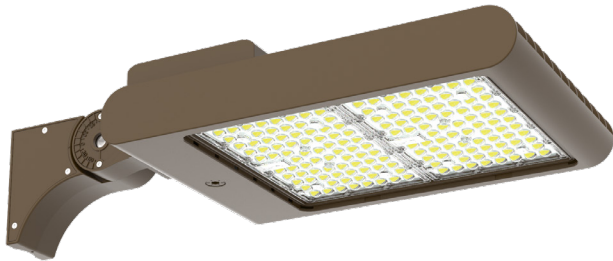

MOUNTING OPTIONS FOR LFX, LFXPRO & LF4PRO SERIES

A33

LFX-ASA (Bronze)
LFX-ASA-WH (Bronze)
Adjustable Straight Arm
for LFX & LFXPRO & LF4PRO Series